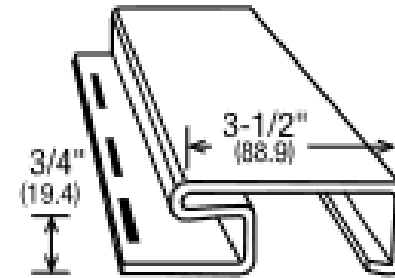

Accessories