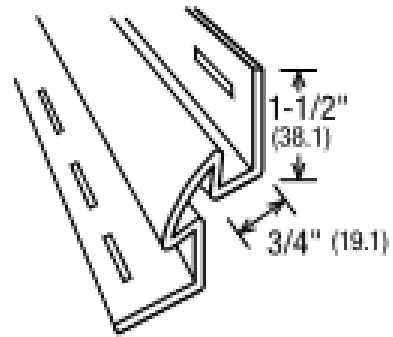

Accessories