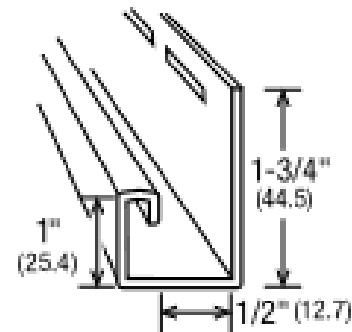

Accessories