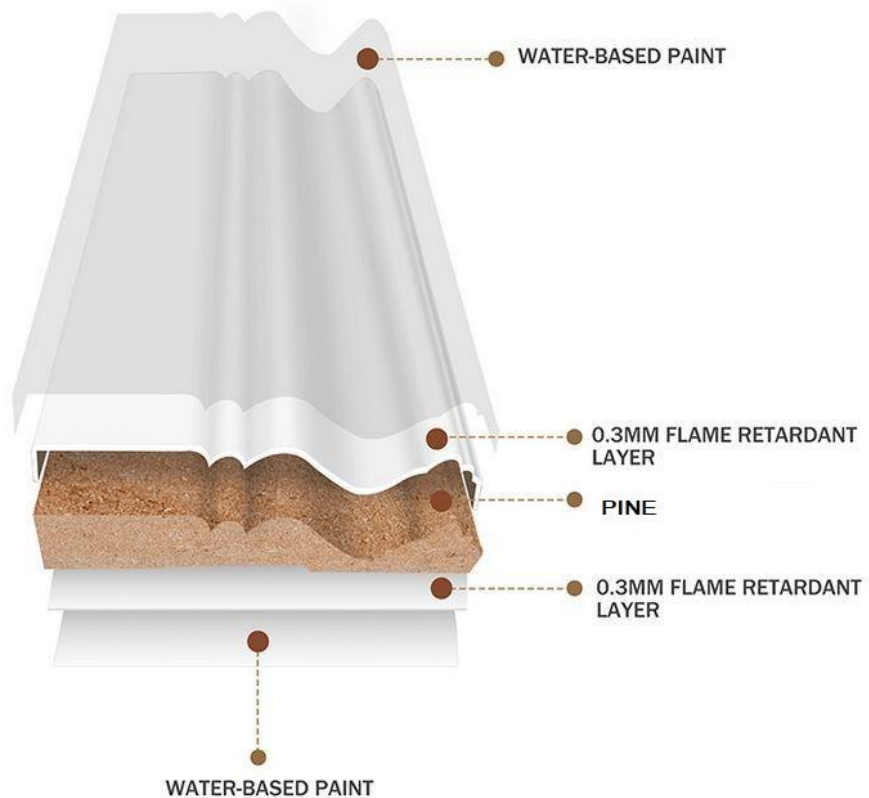

Double primed and covered with a single coat of water-based primer paint. Quality controlled to ensure no piths, machine marks, fiber tearing, skip dressing and raise grain.

- Radiata pine
- Coating around 0.25mm

WE CUT TO YOUR DESIRED SIZE