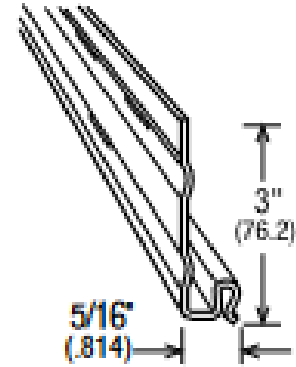

Accessories