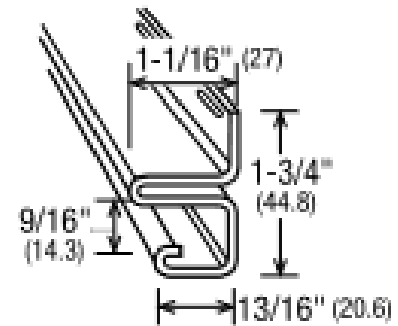

Accessories