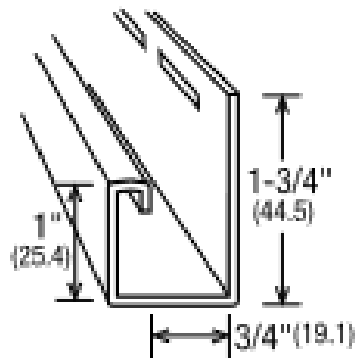

Accessories