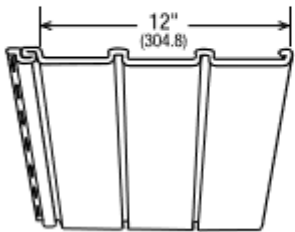

**12" T-4
Solid Soffit/
Vertical Siding**

12" Exposure per Panel (304.8)
12' Length (3658)
.044" Nominal Thickness
3/4" Nominal Panel Projection
Matte Texture

Packaging:
16 pcs. per ctn.
1.92 sqs. per ctn. (17.8 m²)

Available in: - vinyl

**Exquisite style, exceptional strength -
that's the hallmark of Sequoia
Select ultra-premium vinyl siding**

- Extra-Heavy Wall Thickness 0.046"
- Full-Roll Nailing Hem
- Exclusive Advantage Lock System
- Hurricane-Velocity Wind Resistance

**NOTE: Not all styles and types are available
with every color.**