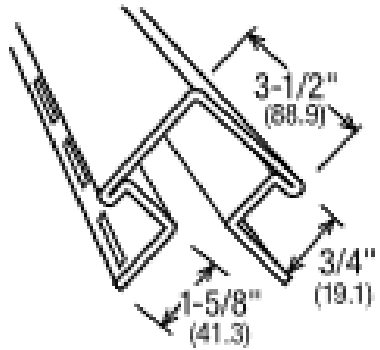

Accessories