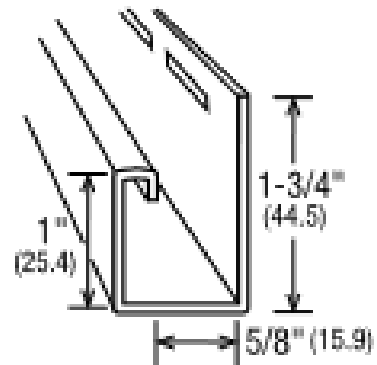

Accessories