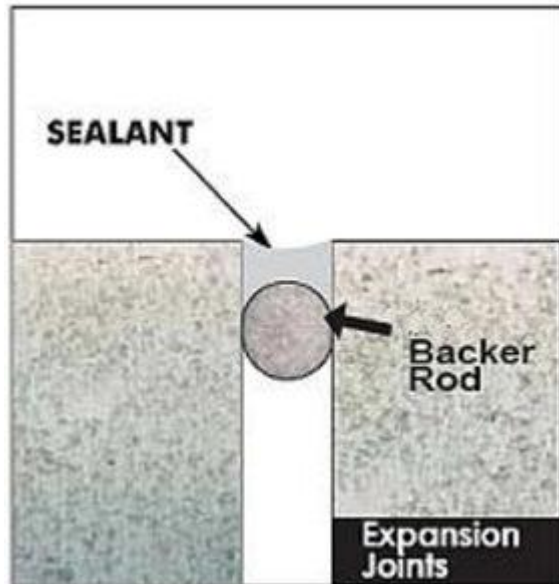

Backer Rod

Available in:

- 5/8 inch (1500 ft)
- 7/8 inch (850 ft)
- 1 1/4 inch (400 ft)

Backer rod is a flexible, cylindrical foam material inserted into cracks, gaps, and expansion joints before applying sealant or caulk.

- **Controls Sealant Depth:** Ensures the proper amount of sealant is used, saving money and improving performance.
- **Prevents 3-Sided Adhesion:** By acting as a bond breaker, it allows the sealant to adhere only to the sides of the joint.
- **Fills Large Gaps:** Used in deep cracks or expansion joints, saving on expensive sealant, which would otherwise be needed to fill the entire void.